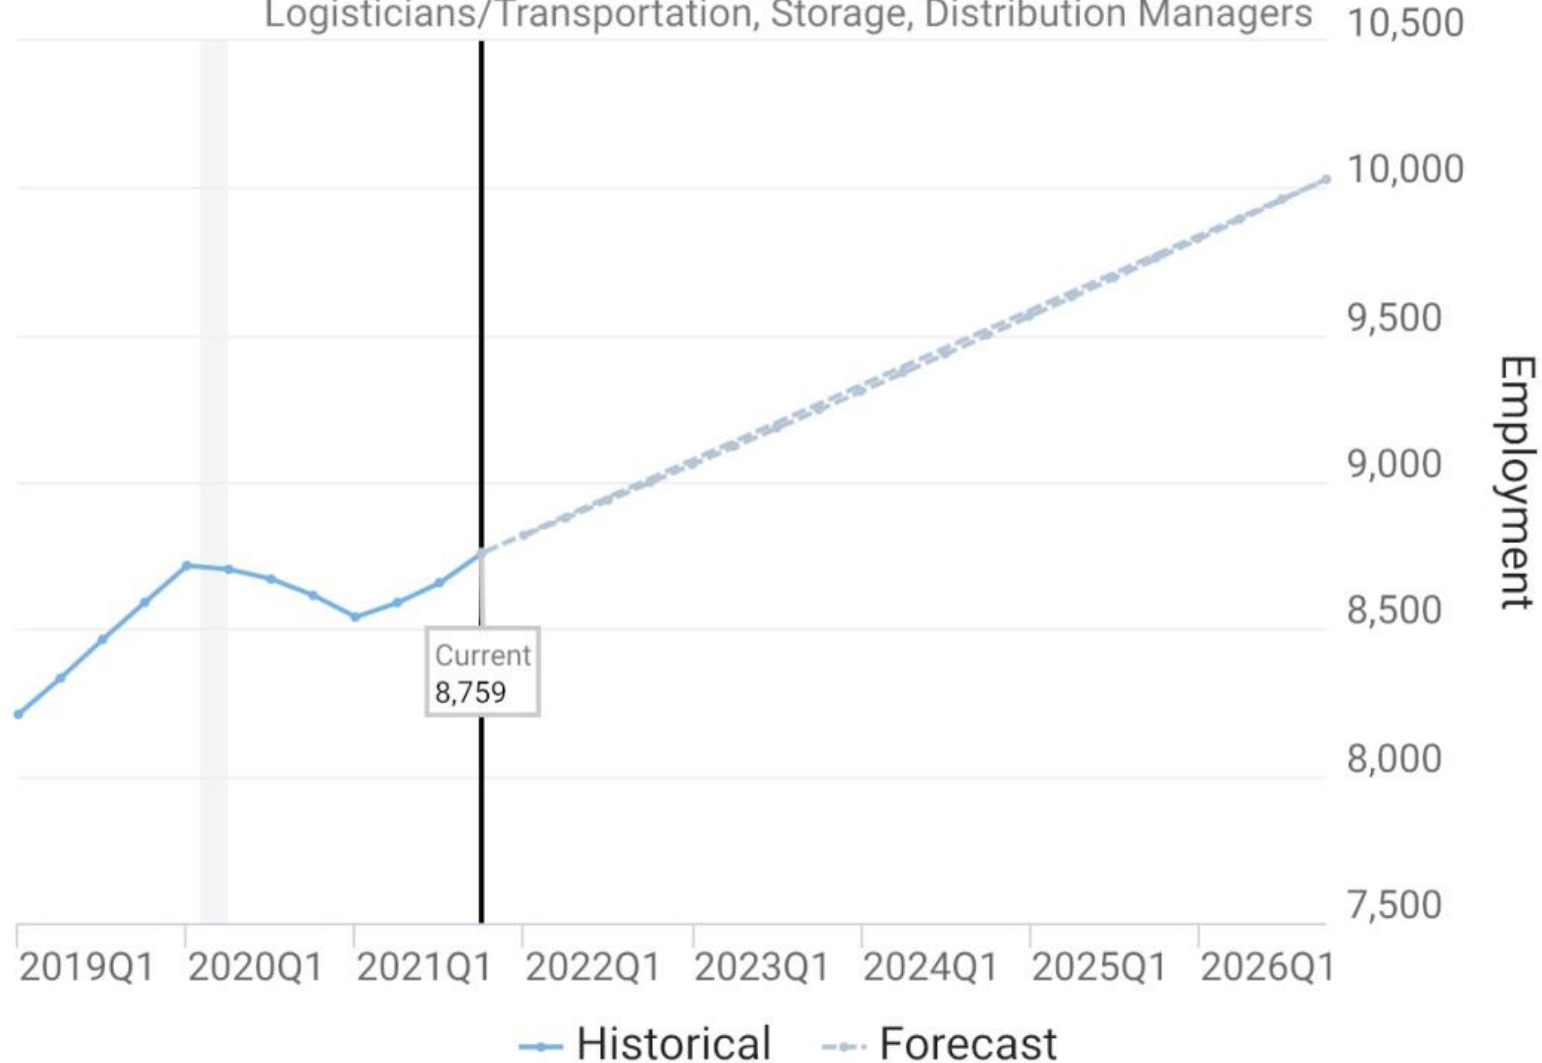

Occupation Employment in Washington

Logisticians/Transportation, Storage, Distribution Managers

Source: JobsEQ®, Data as of 2021Q4, The shaded areas of the graph represent national recessions.