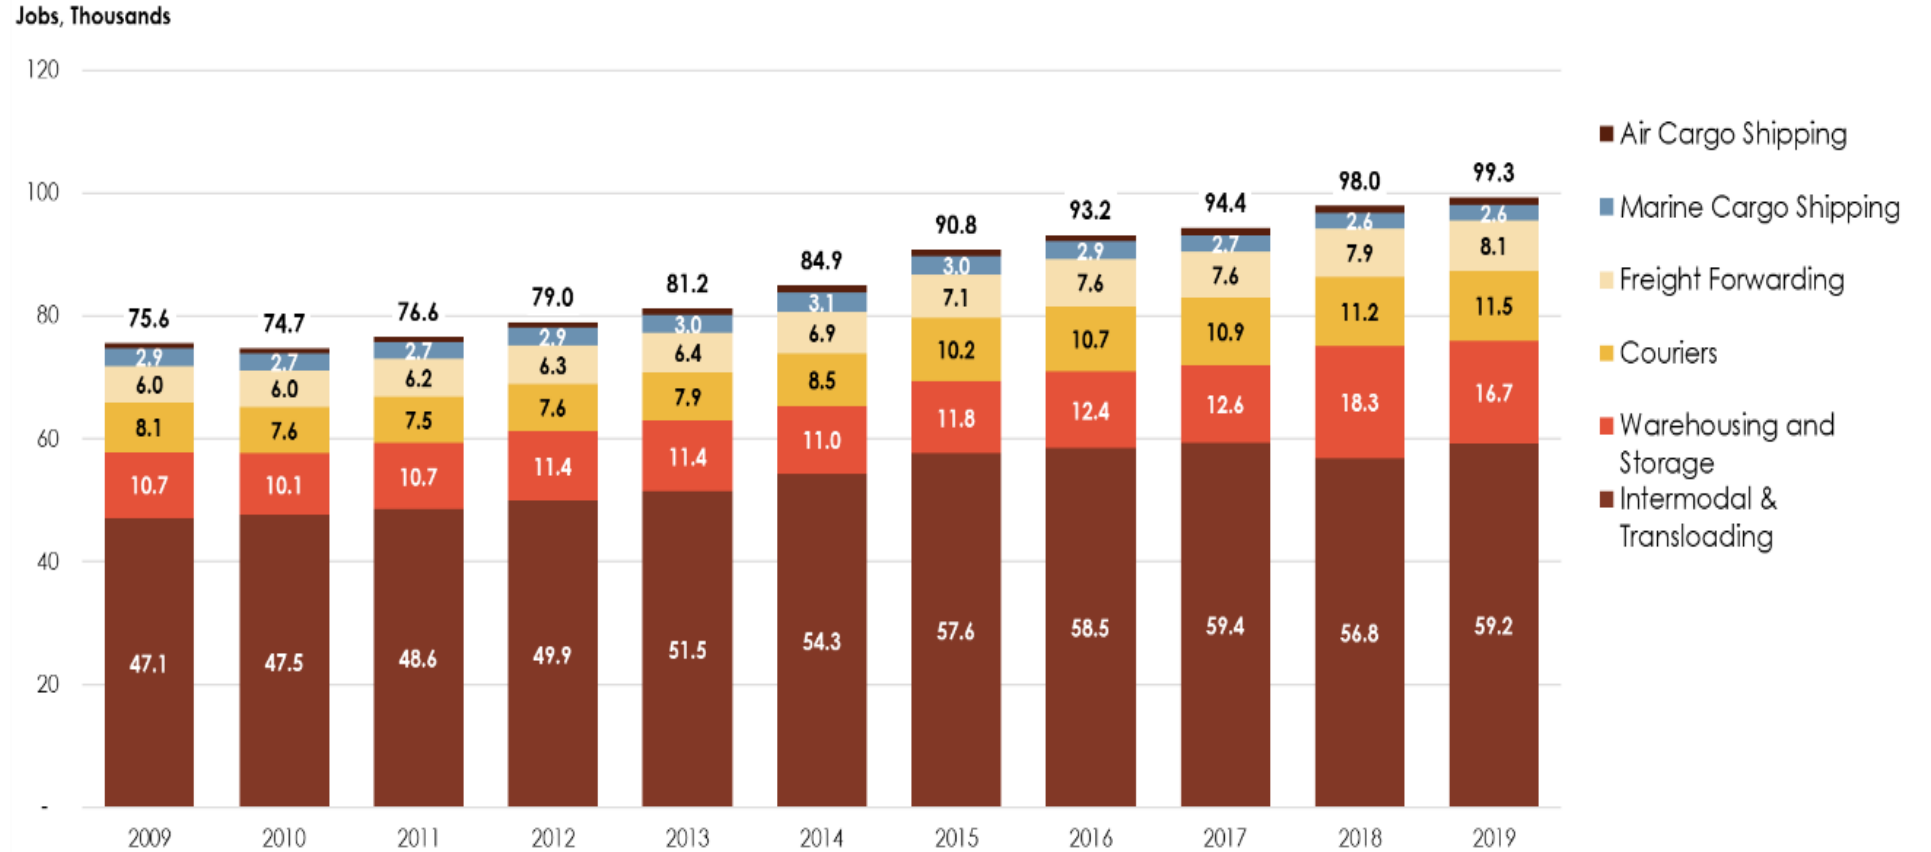

One of the Larger Business Sectors in the State

More than 170,000 work in global trade and supply Chain in WA, more than in aerospace and almost as many as in IT

Economic Development and Industry Sector

Jobs in the Supply Chain Sector

Sources: U.S. Bureau of Labor Statistics, 2020, U.S. Census Bureau, 2019; Community Attributes Inc., 2020.

Washington is a Huge Supply Chain State

Total Jobs in “Non All-In” Global Trade and Supply Chain Management, Washington State, 2009-2019

72,700 workers were employed in other industries in various roles and capacities, up from 62,800 in 2017.

These include 10,300 in aerospace, 4,000 in other manufacturing operations in the state, and an estimated 30,500 in e-commerce, primarily at Amazon but also at other businesses such as Zulily, based on custom analysis for this report