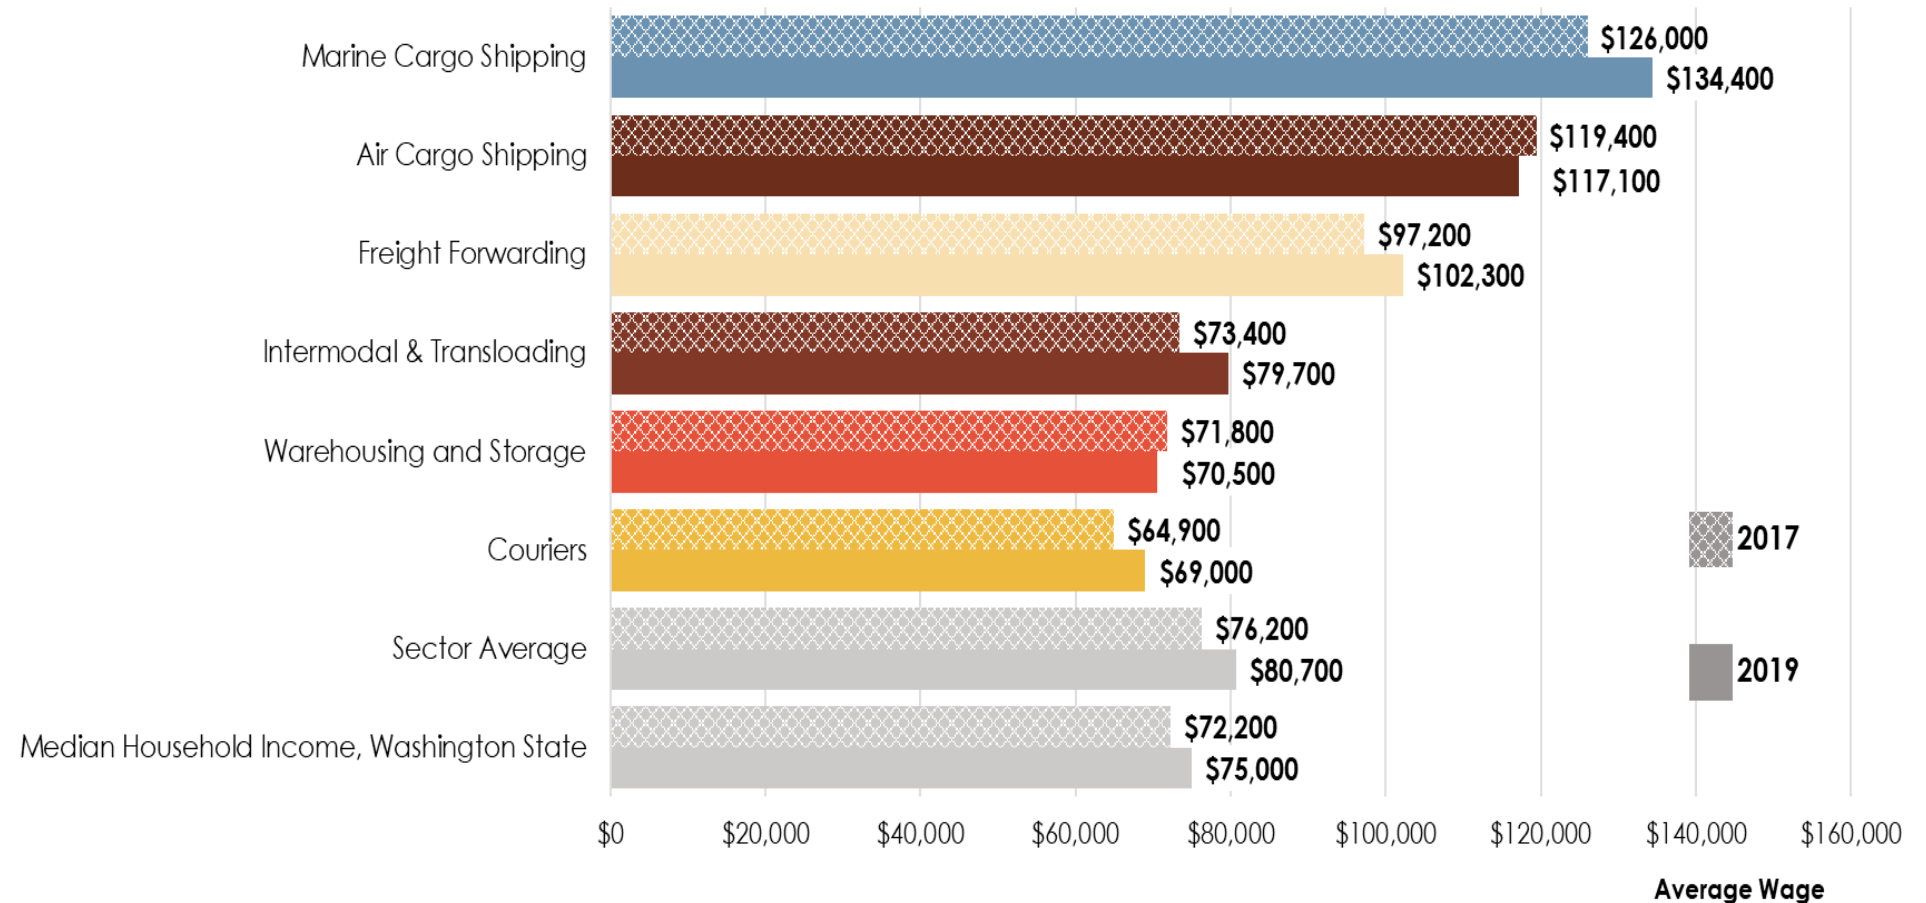

Economic Development and Industry Sector

Average Wage By Subsector